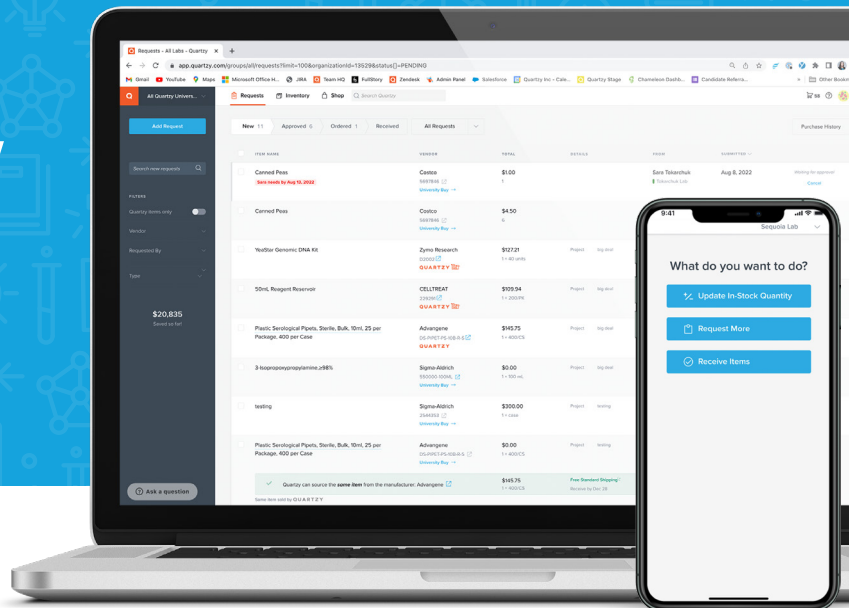

Quartzly Overview

Transform how your lab buys, tracks and manages supplies with the Quartzly connected lab platform.

What is a connected lab?

A connected lab solution combines supply requests, up to date inventory management, shopping, purchasing, and integrations **all in a single platform.**

Accelerate the pace of discovery by centralizing supply requests, purchasing, and inventory management with Quartzly.

- Save **75%** of the time it takes finding and requesting supplies
- Save **90%** of the time it takes to process supply requests
- Save **70%** of the time spent searching and shopping for the right supplies

Mobile App

Stay connected with the new Quartzly mobile app. Request from anywhere, update inventory easily with our barcode scanner and receive items by scanning the packing slips.

“There is no product that does what Quartzly does. It saved me **BUCKETS** of time searching for the best price and availability. Also, the inventory is really helpful.”